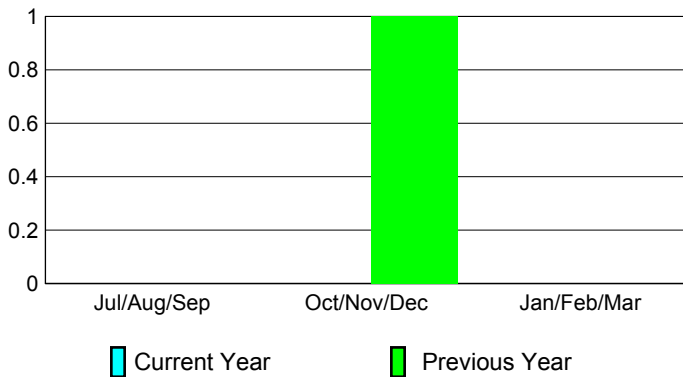

Comparison of Club Gain/Loss

Current Year Compared to the Previous Year