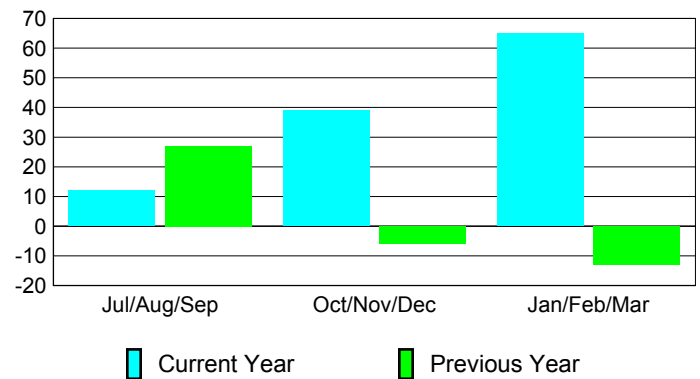

Comparison of Membership Gain/Loss

Current Year Compared to the Previous Year