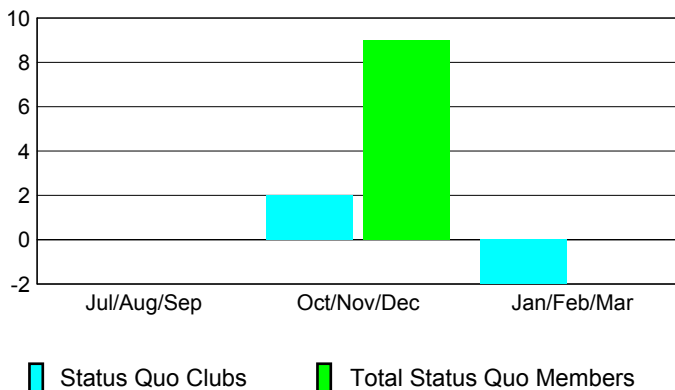

### YTD Status Quo Clubs 2008-2009

Status Quo Clubs Compared to Status Quo Members