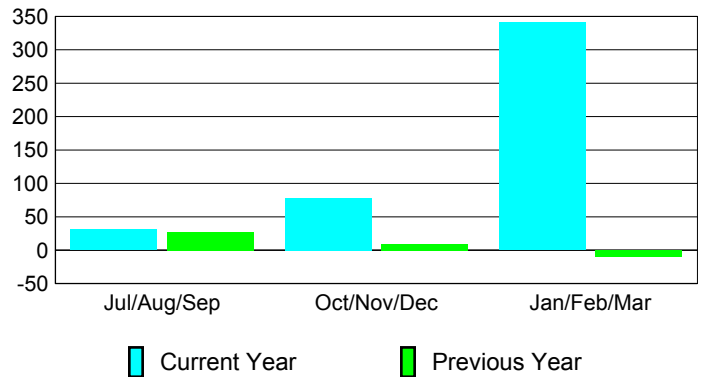

Comparison of Membership Gain/Loss

Current Year Compared to the Previous Year