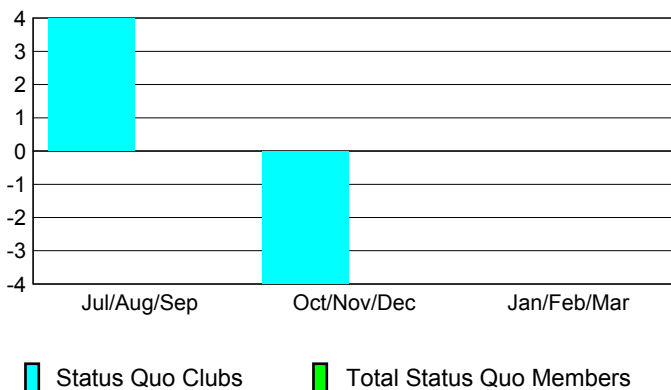

YTD Status Quo Clubs 2008-2009

Status Quo Clubs Compared to Status Quo Members