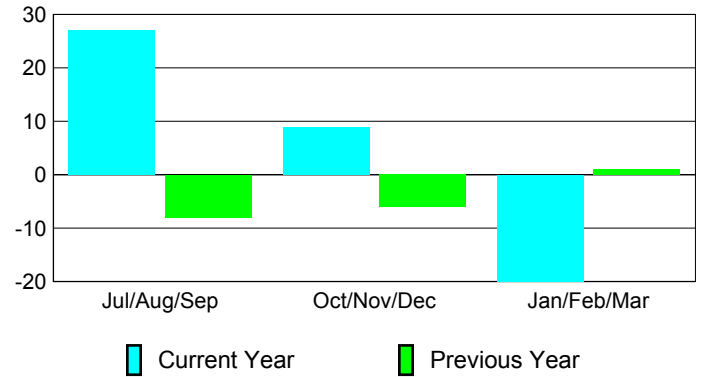

Comparison of Membership Gain/Loss

Current Year Compared to the Previous Year