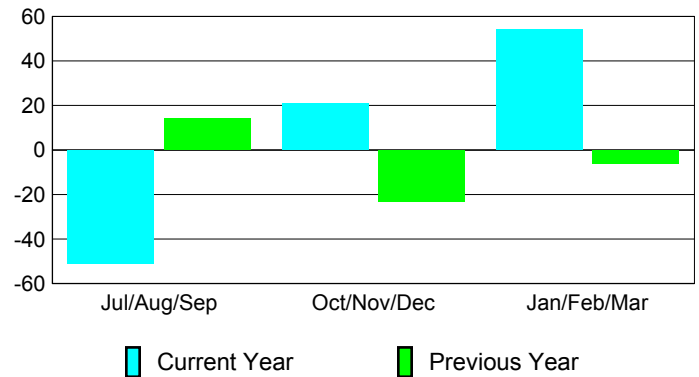

Comparison of Membership Gain/Loss

Current Year Compared to the Previous Year