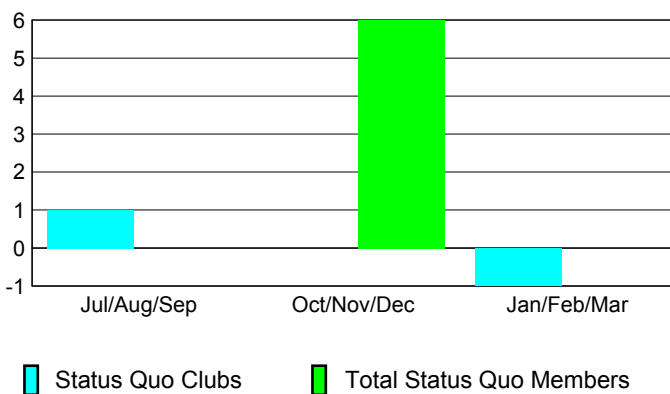

YTD Status Quo Clubs 2008-2009

Status Quo Clubs Compared to Status Quo Members