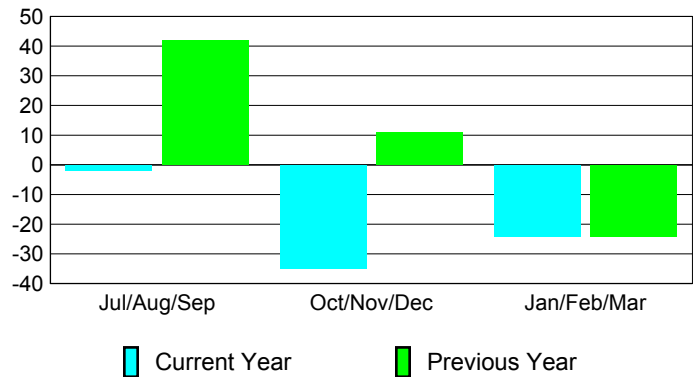

Comparison of Membership Gain/Loss

Current Year Compared to the Previous Year