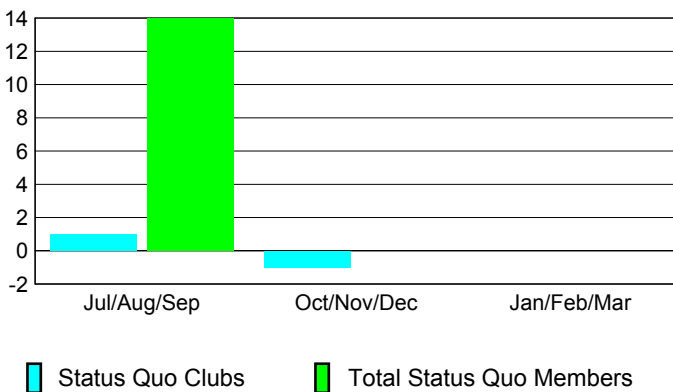

### YTD Status Quo Clubs 2008-2009

Status Quo Clubs Compared to Status Quo Members