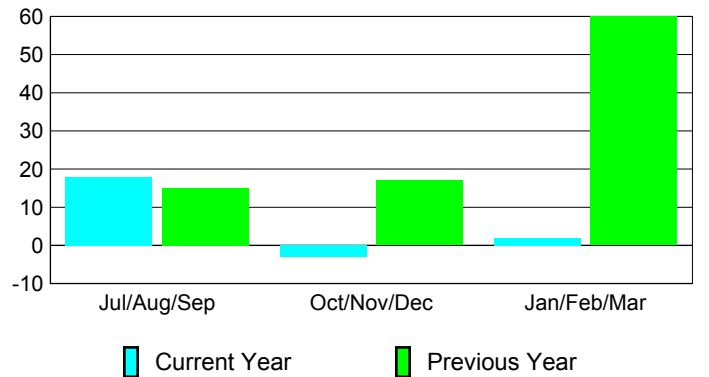

Comparison of Membership Gain/Loss

Current Year Compared to the Previous Year