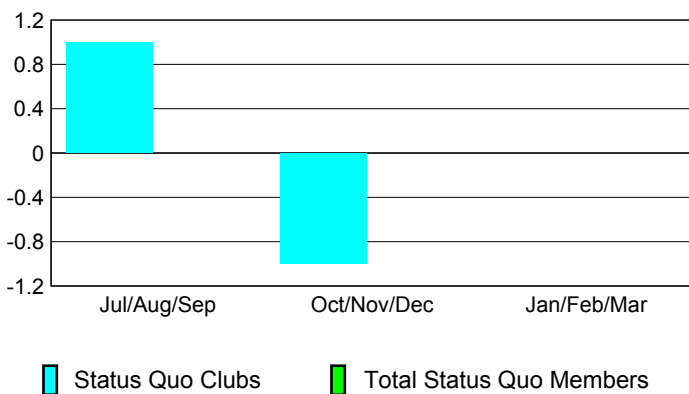

YTD Status Quo Clubs 2008-2009

Status Quo Clubs Compared to Status Quo Members