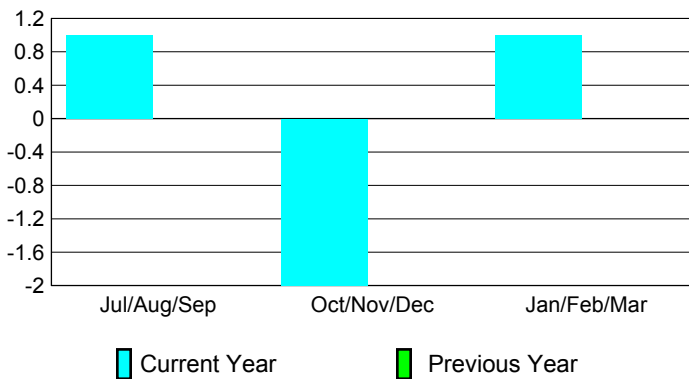

Comparison of Club Gain/Loss

Current Year Compared to the Previous Year