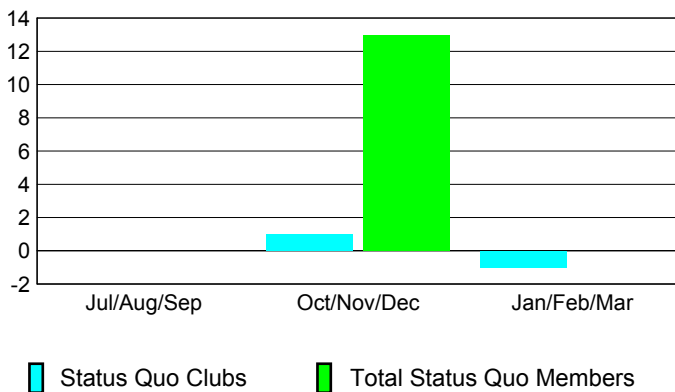

### YTD Status Quo Clubs 2008-2009

Status Quo Clubs Compared to Status Quo Members