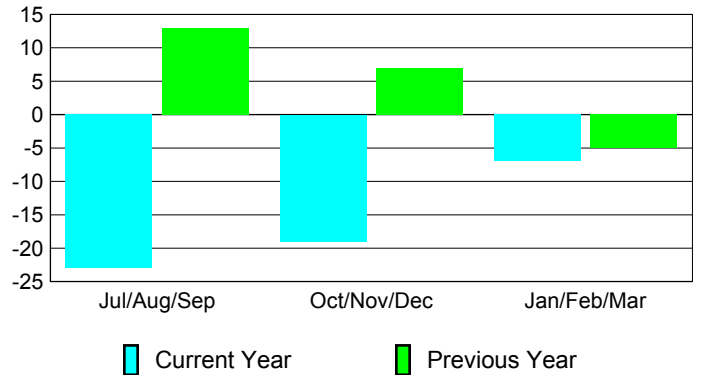

Comparison of Membership Gain/Loss

Current Year Compared to the Previous Year