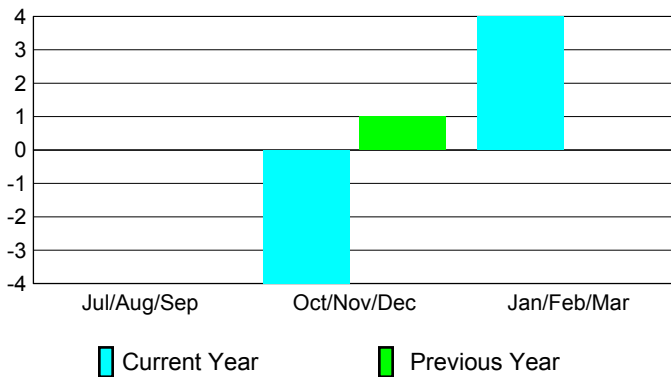

Comparison of Club Gain/Loss

Current Year Compared to the Previous Year