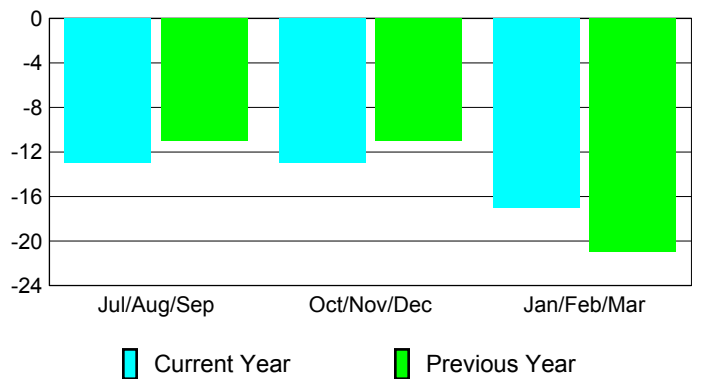

Comparison of Membership Gain/Loss

Current Year Compared to the Previous Year