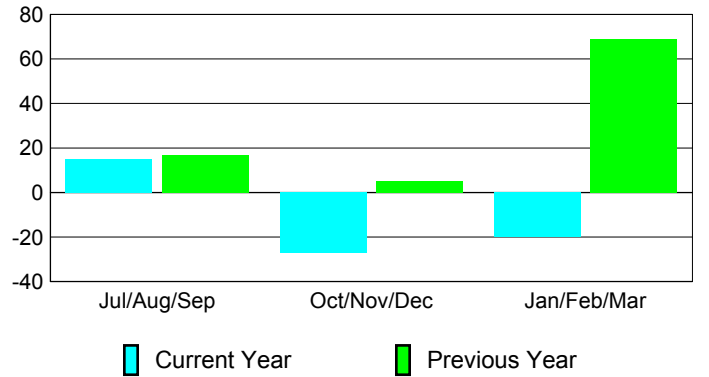

Comparison of Membership Gain/Loss

Current Year Compared to the Previous Year