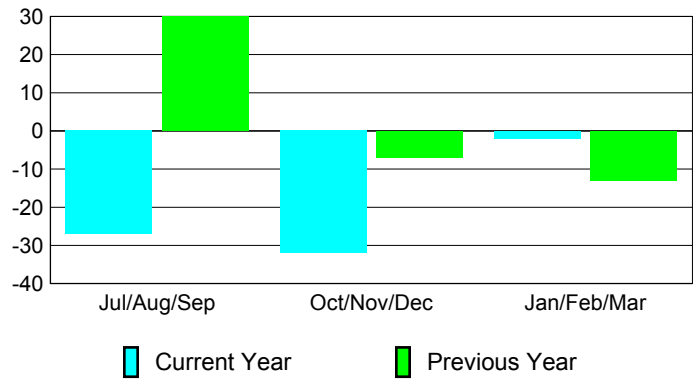

Comparison of Membership Gain/Loss

Current Year Compared to the Previous Year