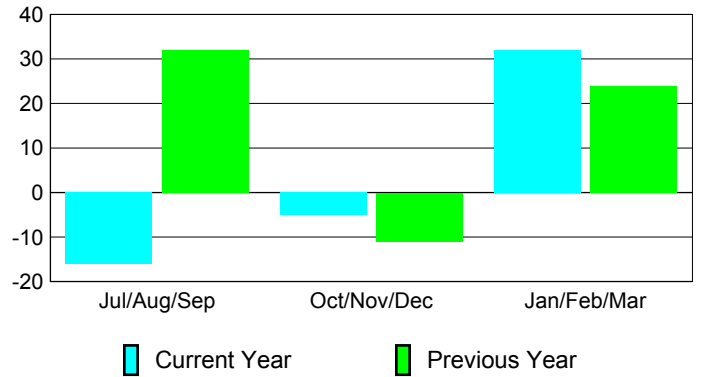

Comparison of Membership Gain/Loss

Current Year Compared to the Previous Year