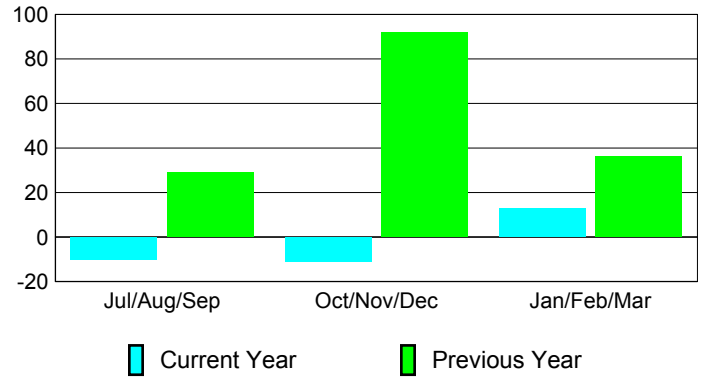

Comparison of Membership Gain/Loss

Current Year Compared to the Previous Year