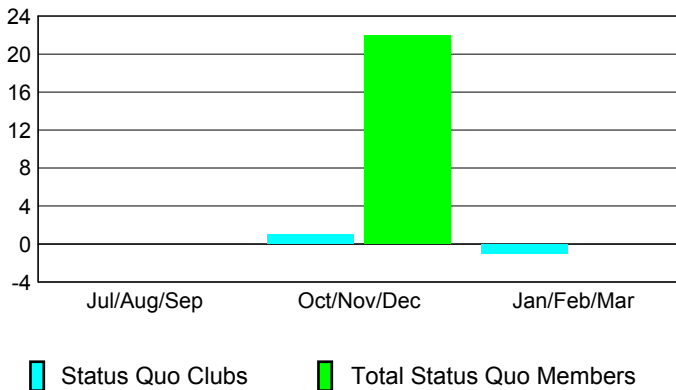

### YTD Status Quo Clubs 2008-2009

Status Quo Clubs Compared to Status Quo Members