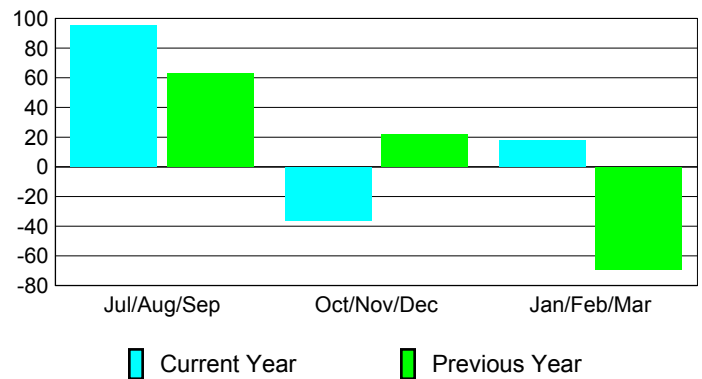

Comparison of Membership Gain/Loss

Current Year Compared to the Previous Year