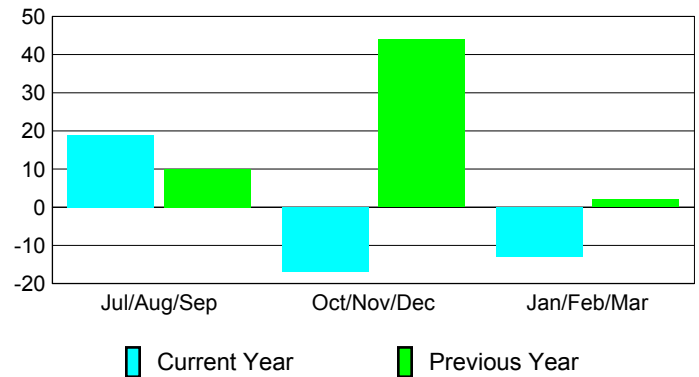

Comparison of Membership Gain/Loss

Current Year Compared to the Previous Year