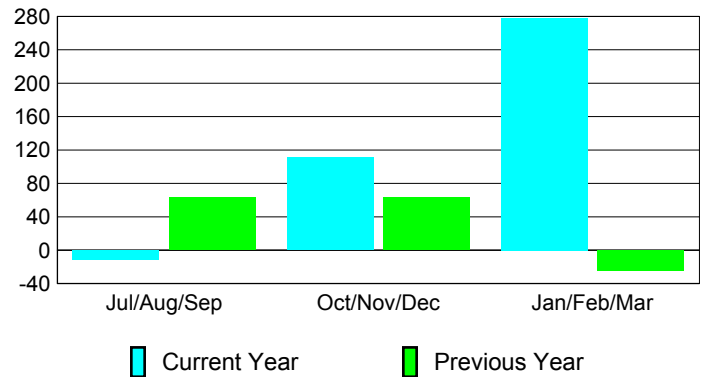

Comparison of Membership Gain/Loss

Current Year Compared to the Previous Year