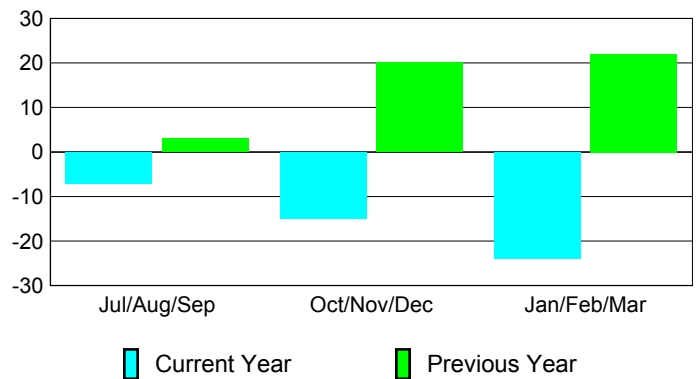

Comparison of Membership Gain/Loss

Current Year Compared to the Previous Year