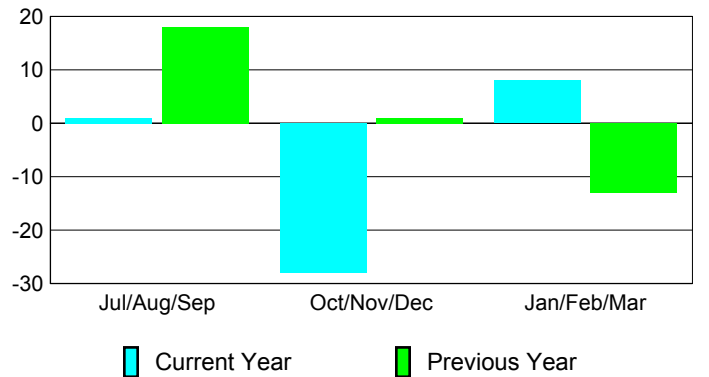

Comparison of Membership Gain/Loss

Current Year Compared to the Previous Year